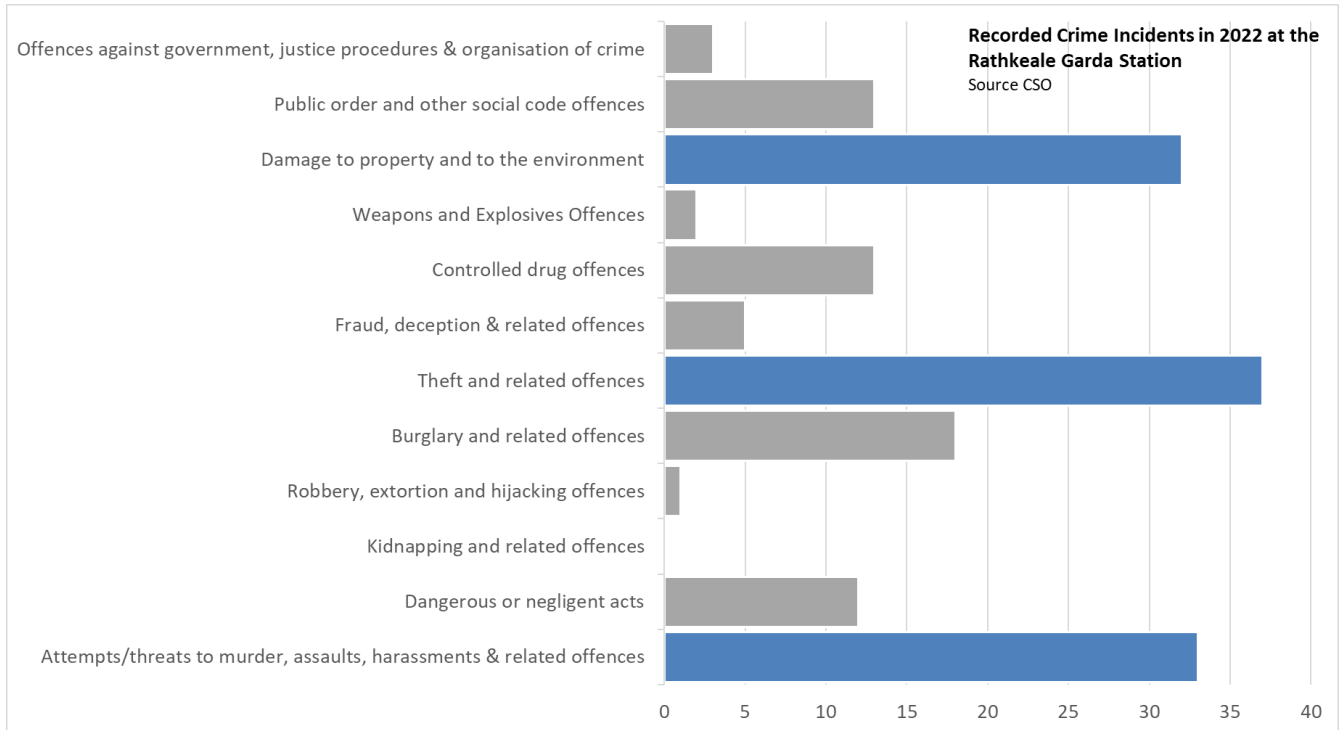

# Crime Rate Brief

Analysis of coverage Recorded Crime Incidents at the Rathkeale Garda Station by David Lamont | 31/12/23

2023 crime data was not available at the time of writing. The CSO data is no longer "Under Advisement."

Recorded crime incidents at the Rathkeale Garda station were relatively high in 2022 with 169 incidents. That was about 20% higher than 2021 and 2020. As with 2021 and 2020, the top crimes were Theft and Related Offences (22%); Attempts/Threats To Murder, Assaults, Harassments and Related Offences (20%); and Damage to Property and to the Environment<sup>1</sup> (19%).

Rathkeale and Askeaton each accounted for 3% of all violent incidents<sup>1</sup> in Limerick County, below Newcastle West's 4% and substantially below the 75% recorded in Limerick City.

Rathkeale Town had 0.14 recorded crime incidents per capita compared to Kilmallock's 0.11, Croom's 0.06 and Newcastle West's 0.04.

**Bottom line:** While locals do not consider Rathkeale to have a high crime rate, it is higher than comparable towns. Additionally, mainstream media is quick to cover incidents involving the town's large Traveller population, creating a perception that crime is higher than it actually is.