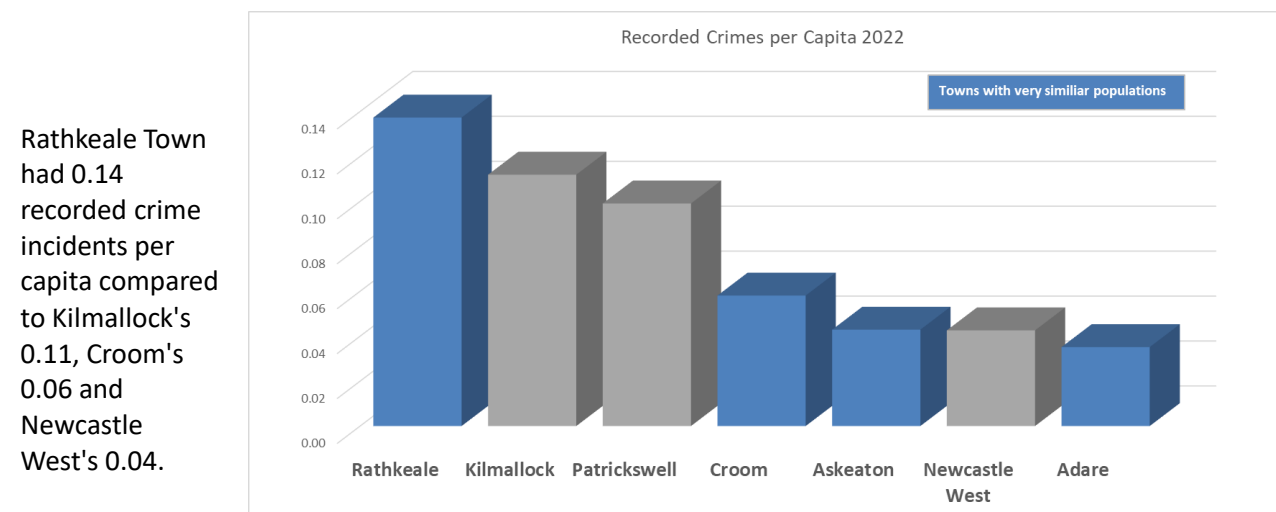

# Crime Rate Brief

Analysis of coverage Recorded Crime Incidents at the Rathkeale Garda Station by David Lamont | 31/12/23

2023 crime data was not available at the time of writing. The CSO data is no longer "Under Advisement."

Recorded crime incidents at the Rathkeale Garda station were relatively high in 2022 with 169 incidents. That was about 20% higher than 2021 and 2020. As with 2021 and 2020, the top crimes were Theft and Related Offences (22%); Attempts/Threats To Murder, Assaults, Harassments and Related Offences (20%); and Damage to Property and to the Environment<sup>1</sup> (19%).

Rathkeale and Askeaton each accounted for 3% of all violent incidents<sup>1</sup> in Limerick County, below Newcastle West's 4% and substantially below the 75% recorded in Limerick City.

Rathkeale Town had 0.14 recorded crime incidents per capita compared to Kilmallock's 0.11, Croom's 0.06 and Newcastle West's 0.04.

**Bottom line:** While locals do not consider Rathkeale to have a high crime rate, it is higher than comparable towns. Additionally, mainstream media is quick to cover incidents involving the town's large Traveller population, creating a perception that crime is higher than it actually is.